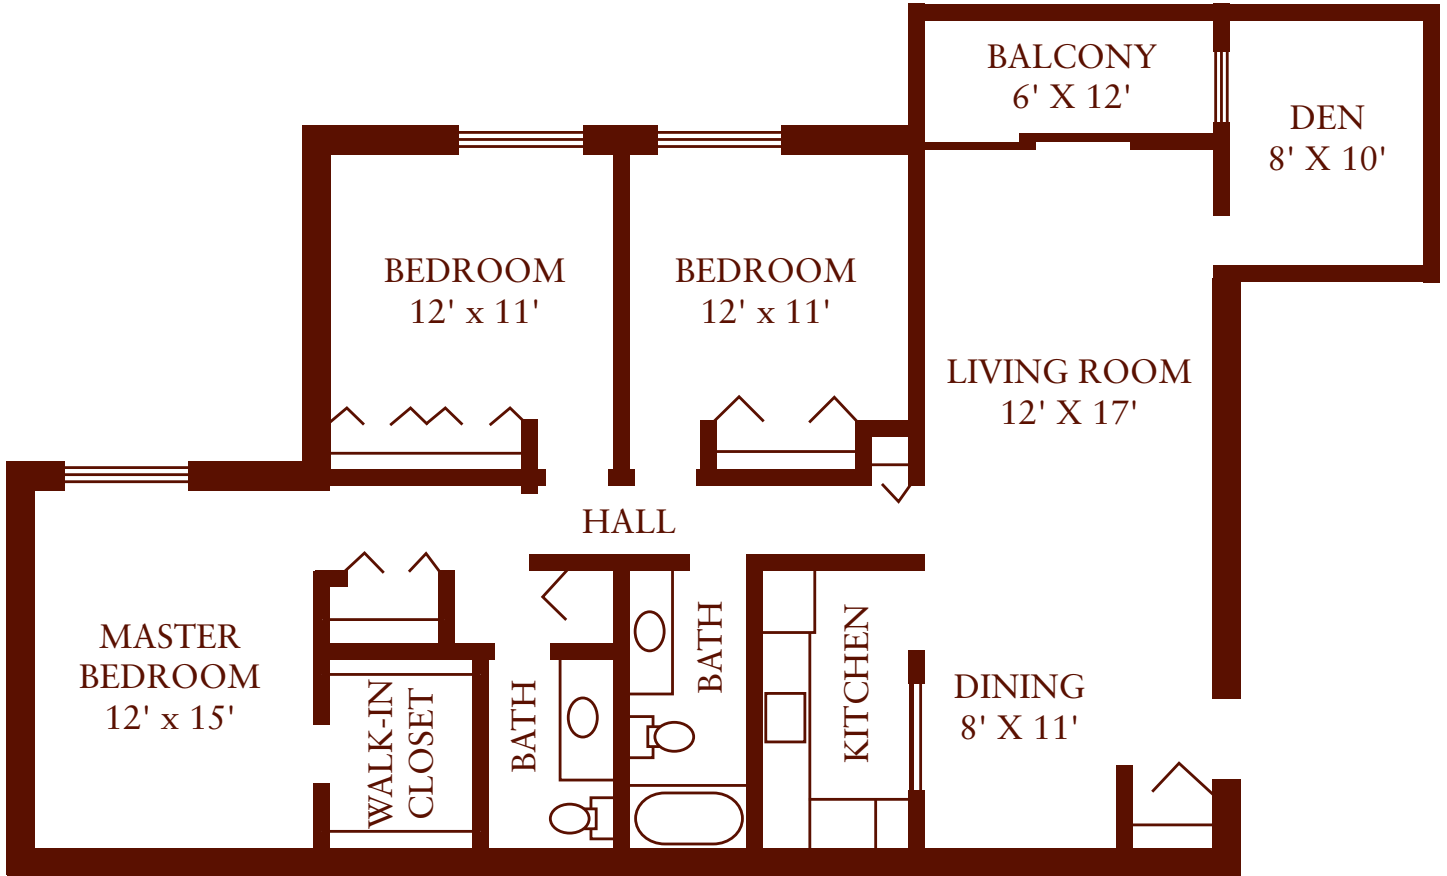

BALLANTRAE APARTMENTS

TWO BEDROOM

880 Sq. Ft.

\$ _____

**BALLANTRAE
APARTMENTS**

TWO BEDROOM / DEN

960 Sq. Ft.

\$ _____

BALLANTRAE APARTMENTS

THREE BEDROOM

1,167 Sq. Ft.

\$ _____

BALLANTRAE APARTMENTS

THREE BEDROOM / DEN

1,247 Sq. Ft.

\$ _____

BALLANTRAE APARTMENTS

STUDIO

480 Sq. Ft.

\$ _____