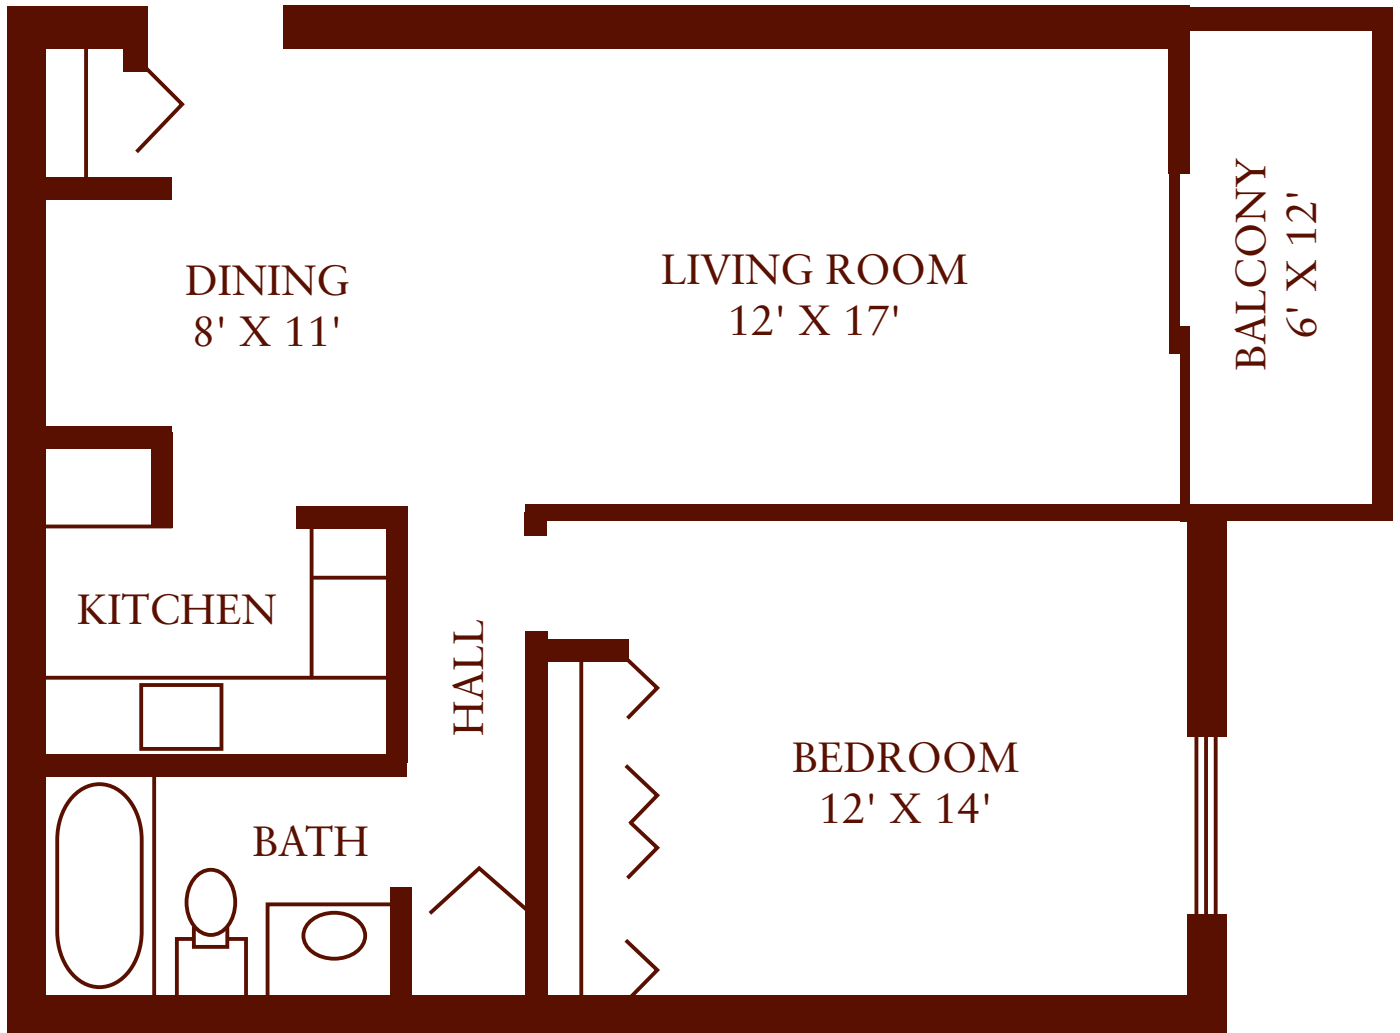

BALLANTRAE APARTMENTS

ONE BEDROOM

671 Sq. Ft.

\$ _____

**BALLANTRAE
APARTMENTS**

ONE BEDROOM / DEN

751 Sq. Ft.

\$ _____

BALLANTRAE APARTMENTS

TWO BEDROOM

880 Sq. Ft.

\$ _____

**BALLANTRAE
APARTMENTS**

TWO BEDROOM / DEN

960 Sq. Ft.

\$ _____

BALLANTRAE APARTMENTS

THREE BEDROOM

1,167 Sq. Ft.

\$ _____

BALLANTRAE APARTMENTS

THREE BEDROOM / DEN

1,247 Sq. Ft.

\$ _____

BALLANTRAE APARTMENTS

STUDIO

480 Sq. Ft.

\$ _____