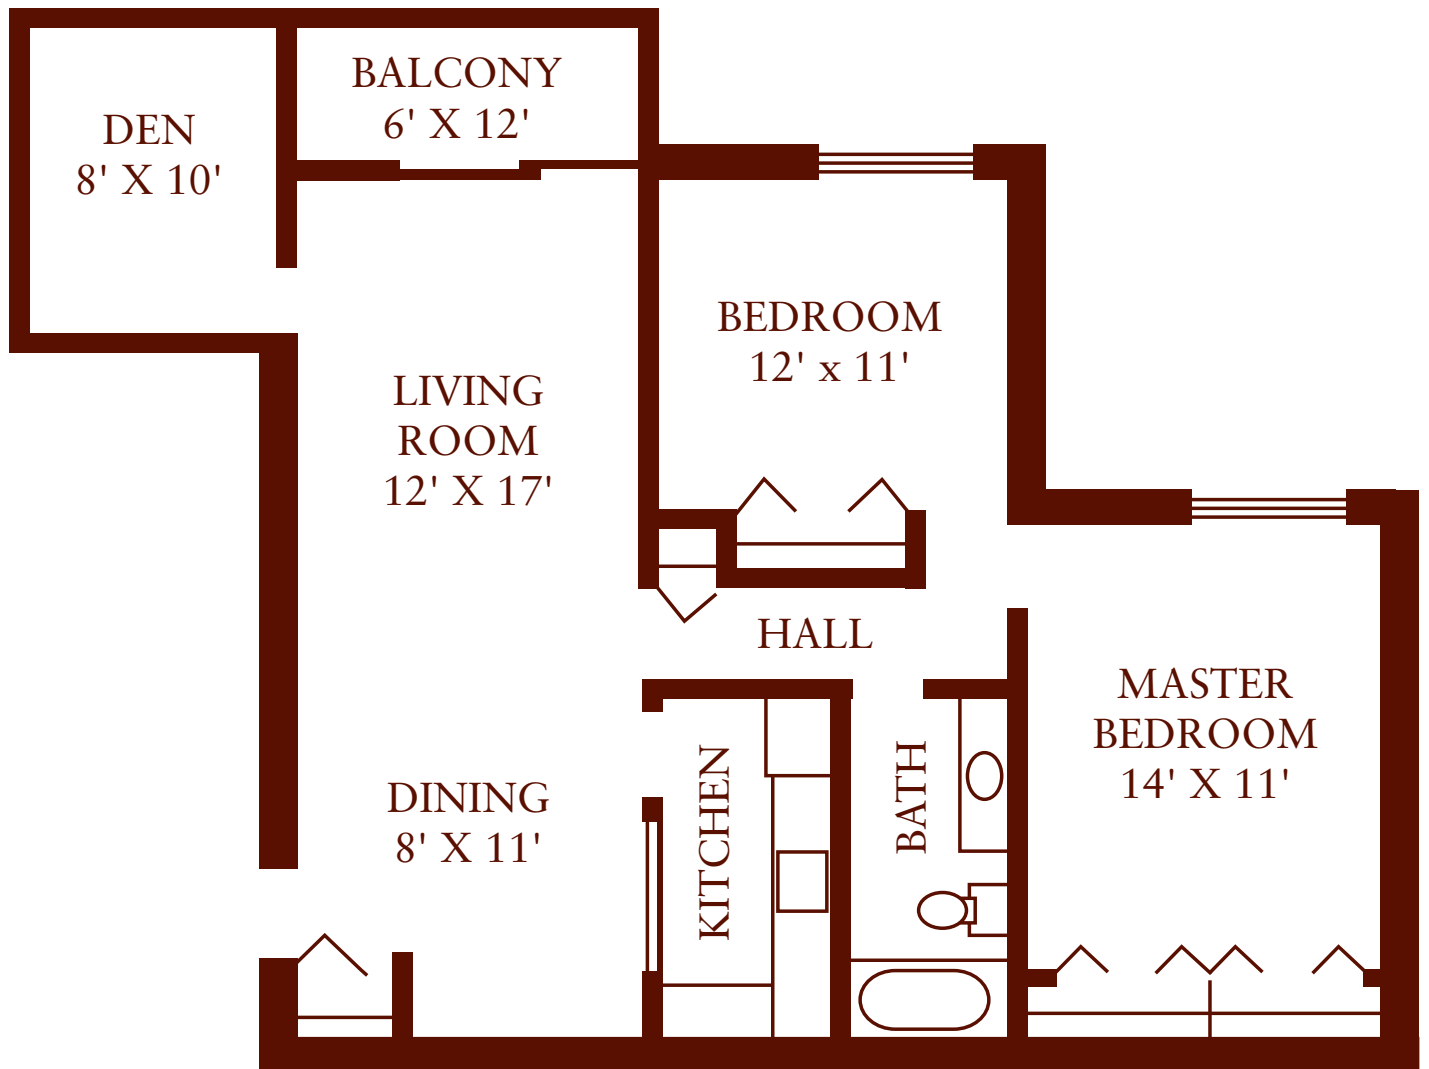

BALLANTRAE APARTMENTS

ONE BEDROOM

671 Sq. Ft.

\$ _____

**BALLANTRAE
APARTMENTS**

ONE BEDROOM / DEN

751 Sq. Ft.

\$ _____

BALLANTRAE APARTMENTS

TWO BEDROOM

880 Sq. Ft.

\$ _____

**BALLANTRAE
APARTMENTS**

TWO BEDROOM / DEN

960 Sq. Ft.

\$ _____

BALLANTRAE APARTMENTS

THREE BEDROOM

1,167 Sq. Ft.

\$ _____

BALLANTRAE APARTMENTS

THREE BEDROOM / DEN

1,247 Sq. Ft.

\$ _____

BALLANTRAE APARTMENTS

STUDIO

480 Sq. Ft.

\$ _____