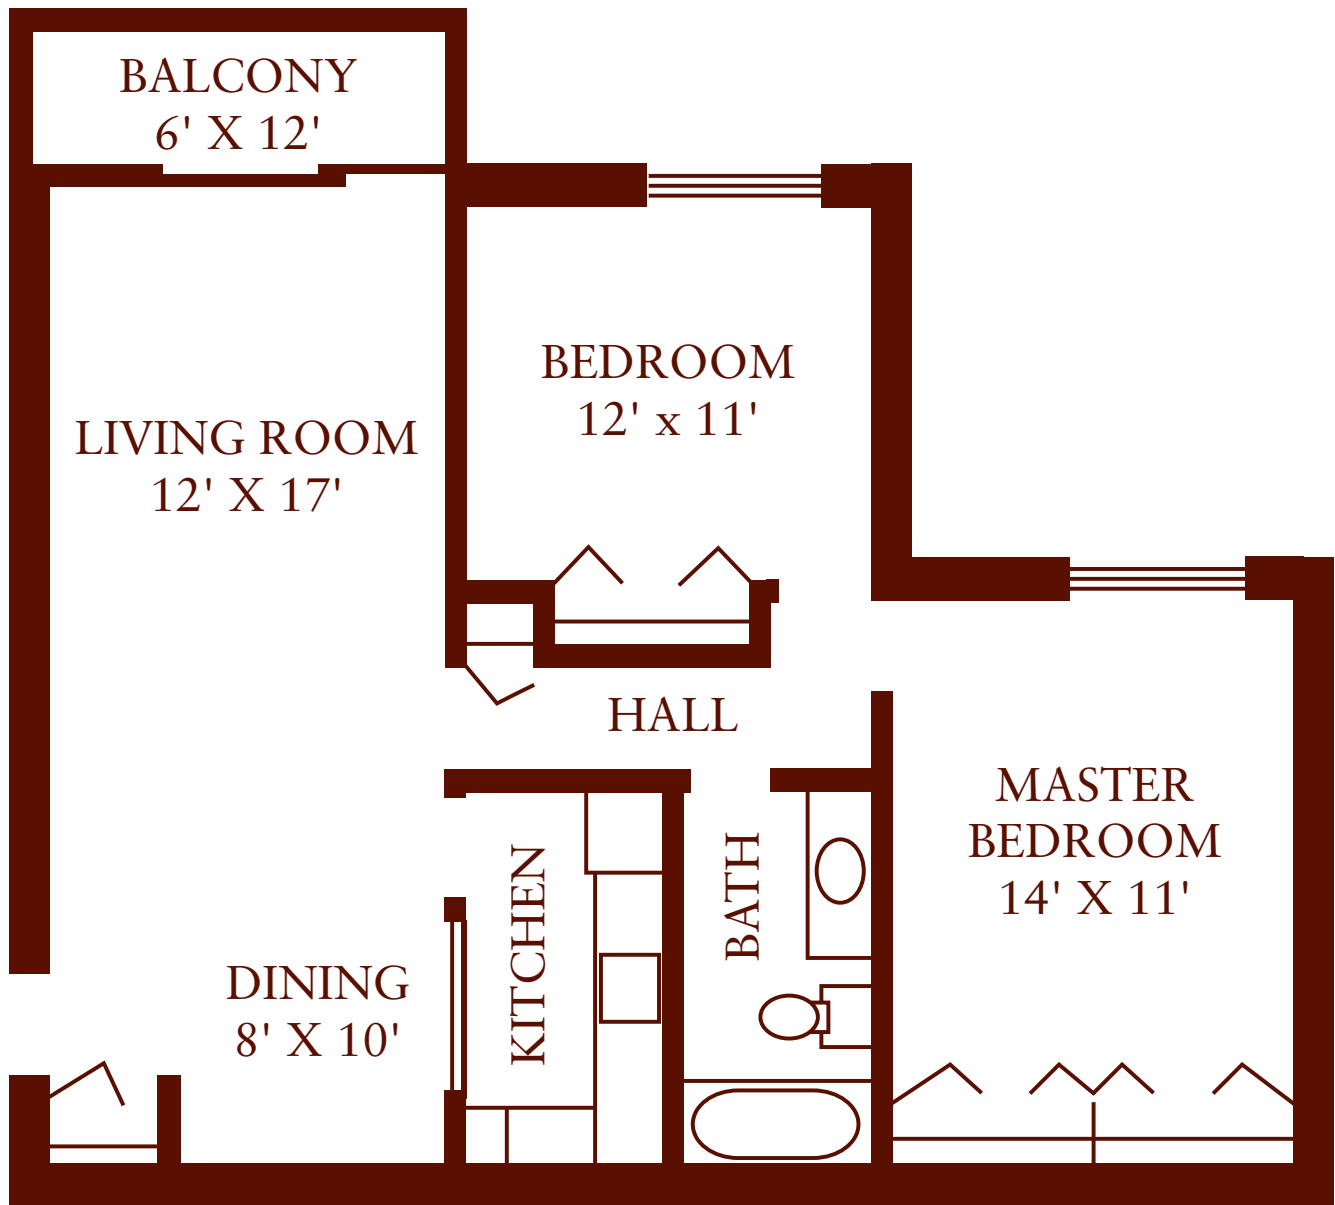

BALLANTRAE APARTMENTS

ONE BEDROOM

671 Sq. Ft.

\$ _____

**BALLANTRAE
APARTMENTS**

ONE BEDROOM / DEN

751 Sq. Ft.

\$ _____

BALLANTRAE APARTMENTS

TWO BEDROOM

880 Sq. Ft.

\$ _____

**BALLANTRAE
APARTMENTS**

TWO BEDROOM / DEN

960 Sq. Ft.

\$ _____

BALLANTRAE APARTMENTS

THREE BEDROOM

1,167 Sq. Ft.

\$ _____

BALLANTRAE APARTMENTS

THREE BEDROOM / DEN

1,247 Sq. Ft.

\$ _____

BALLANTRAE APARTMENTS

STUDIO

480 Sq. Ft.

\$ _____