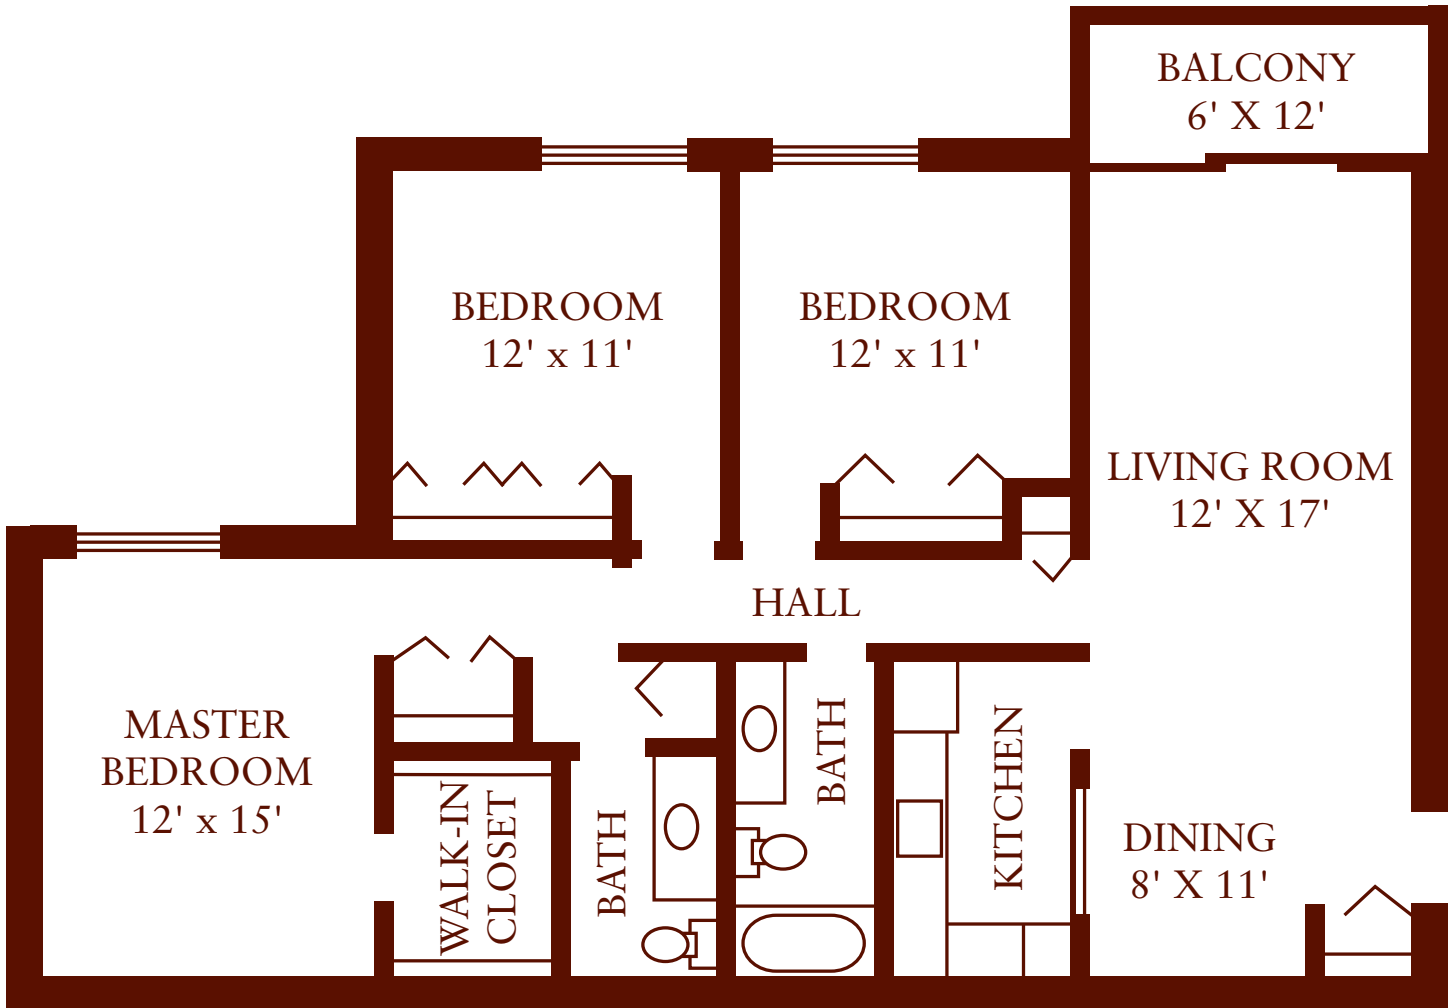

BALLANTRAE APARTMENTS

ONE BEDROOM

671 Sq. Ft.

\$ _____

**BALLANTRAE
APARTMENTS**

ONE BEDROOM / DEN

751 Sq. Ft.

\$ _____

BALLANTRAE APARTMENTS

TWO BEDROOM

880 Sq. Ft.

\$ _____

**BALLANTRAE
APARTMENTS**

TWO BEDROOM / DEN

960 Sq. Ft.

\$ _____

BALLANTRAE APARTMENTS

THREE BEDROOM

1,167 Sq. Ft.

\$ _____

BALLANTRAE APARTMENTS

THREE BEDROOM / DEN

1,247 Sq. Ft.

\$ _____

BALLANTRAE APARTMENTS

STUDIO

480 Sq. Ft.

\$ _____